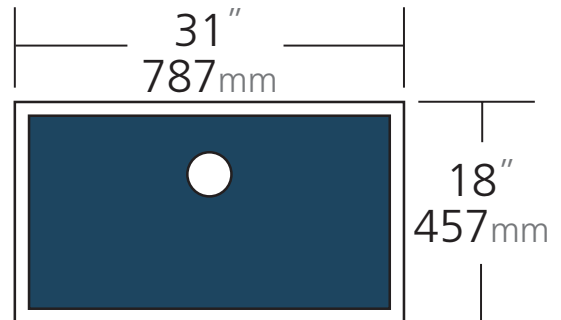

Model: S970U

Sonetto 900 Series

Sonetto 900 Round Waste Mega Basin Sink
(31" wide)

TECHNICAL DATA

| | |
|-------------------------|---|
| Sink size | 31W x 18H (") 787W x 457H (mm) |
| Mega Basin | 29W x 15 ³ / ₄ H x 8D (") / 16 Gallons 736W x 400H x 203D (mm) / 60 Litres |
| Construction | Fabricated with zero radius corners and soundproofing. |
| Material | 304 grade, 18/10 brushed stainless steel (18 gauge) |
| Installation | Undermount |
| Cut out template | Refer to sonettosinks.com |
| Min cabinet size | 36" / 900mm |
| Tap holes | N/A |
| Waste fittings | N/A |
| Shipping weight | 24lb (packed) |
| Warranty | Lifetime manufacturer's warranty (refer to sonettosinks.com) |