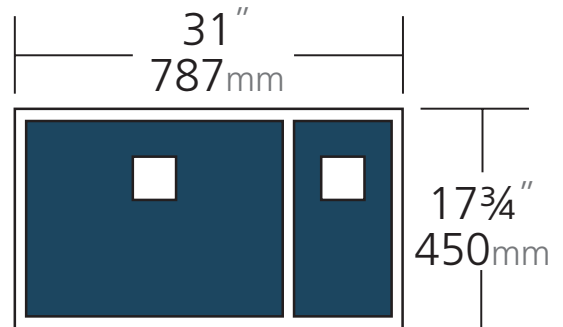

Model: S943U

Sonetto 900 Series

Sonetto 900 Square Waste 1 & 1/2 Basin Sink
(31" wide)

TECHNICAL DATA

Sink size	31W x 17 ³ / ₄ H (") 787W x 450H (mm)
Large Basin	17W x 15 ³ / ₄ H x 8D (") / 9.4 Gallons 431W x 400H x 203D (mm) / 35 Litres
1/2 Basin	11W x 15 ³ / ₄ H x 8D (") / 6Gallon 279W x 400H x 203D (mm) / 22Litre
Construction	Fabricated with zero radius corners and soundproofing.
Material	304 grade, 18/10 brushed stainless steel (18 gauge)
Installation	Undermount
Cut out template	Refer to sonettosinks.com
Min cabinet size	36" / 900mm
Tap holes	N/A
Waste fittings	1 x basket waste included
Shipping weight	24lb (packed)
Warranty	Lifetime manufacturer's warranty (refer to sonettosinks.com)